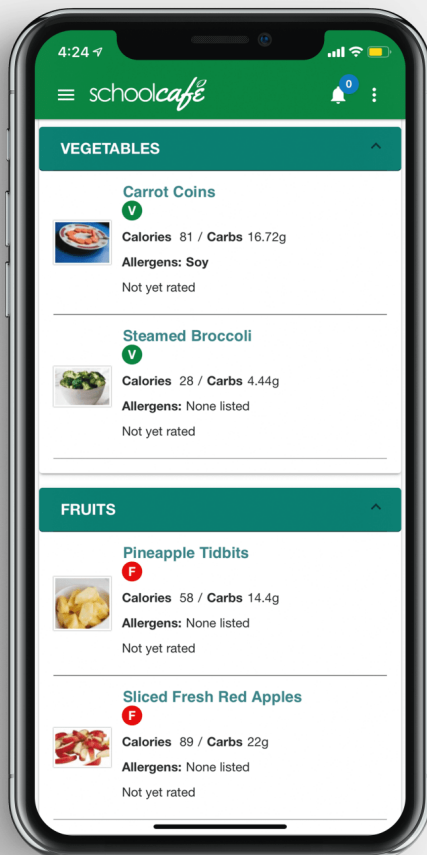

Nutri-Serve Food Management *at Delsea Regional School District*

Our menus have moved!

Nutri-Serve uses **digital menus** to make it easier for you to connect with all the information you need about your school meals including ingredients, nutrition information, allergens, and more. Starting this year our monthly menus can be accessed by desktop, laptop, or mobile through

schoolcafé

To Access Menus:

Scan the QR code with your phone's camera to download the **mobile app**. Or, go to the App Store and search "SchoolCafe". Once you have the app downloaded, search for Delsea Regional School District

If you prefer to access the menus on a **laptop** or **desktop computer**, visit the menu here:

[https://www.schoolcafe.com/
DelseaRegionalsdNutriServe/menus](https://www.schoolcafe.com/DelseaRegionalsdNutriServe/menus)